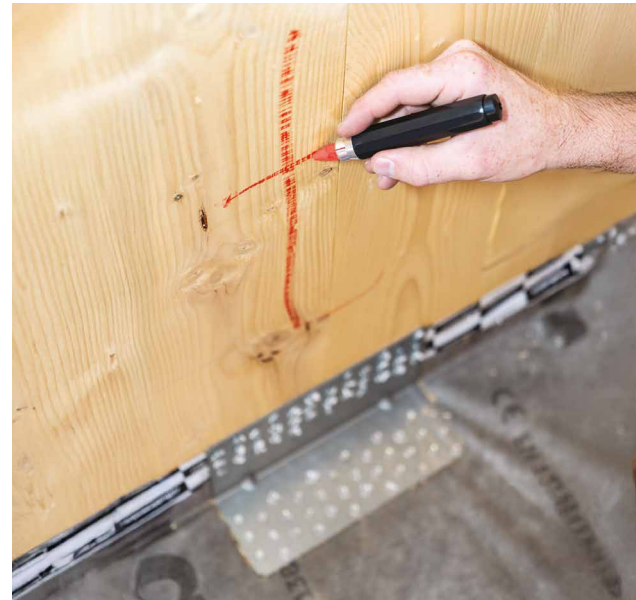

MESH

UNIVERSAL ROPE WITH WINDING REEL

CODES AND DIMENSIONS

CODE	size		pcs
	[m]	[ft]	
MESH	50	164	1

BRANCH

UNIVERSAL PASTEL CASE

CODES AND DIMENSIONS

CODE	size		pcs
	[mm]	[in]	
BRANCH	115	4 1/2	1

PARROT

OIL-BASED INDUSTRIAL PASTELS, PERMANENT MARKERS

CODES AND DIMENSIONS

CODE	description	size		pcs
		[mm]	[in]	
PARRED	red	120	4 3/4	1
PARBLU	blue	120	4 3/4	1
PARYEL	yellow	120	4 3/4	1